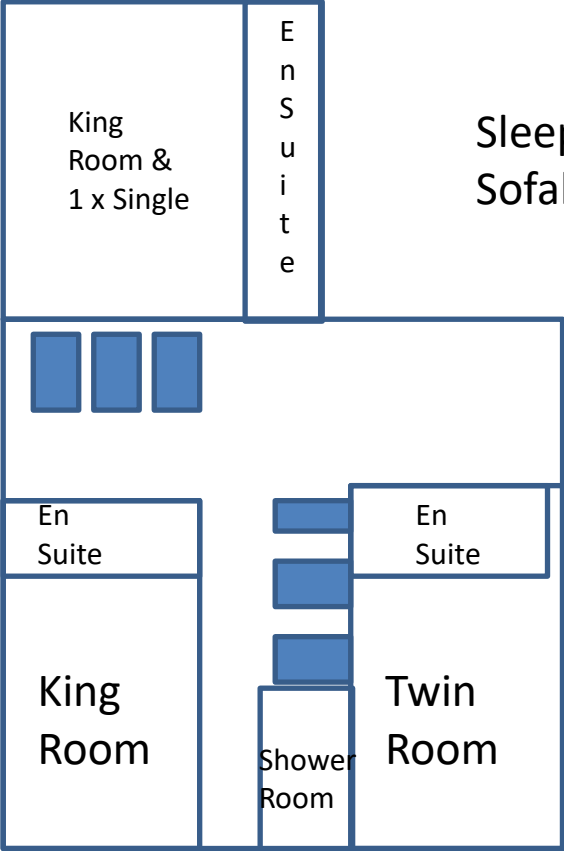

The Old Coach House

Ground Floor

First Floor

Second Floor

Sleeps 20 in beds and 2 on Sofabed downstairs