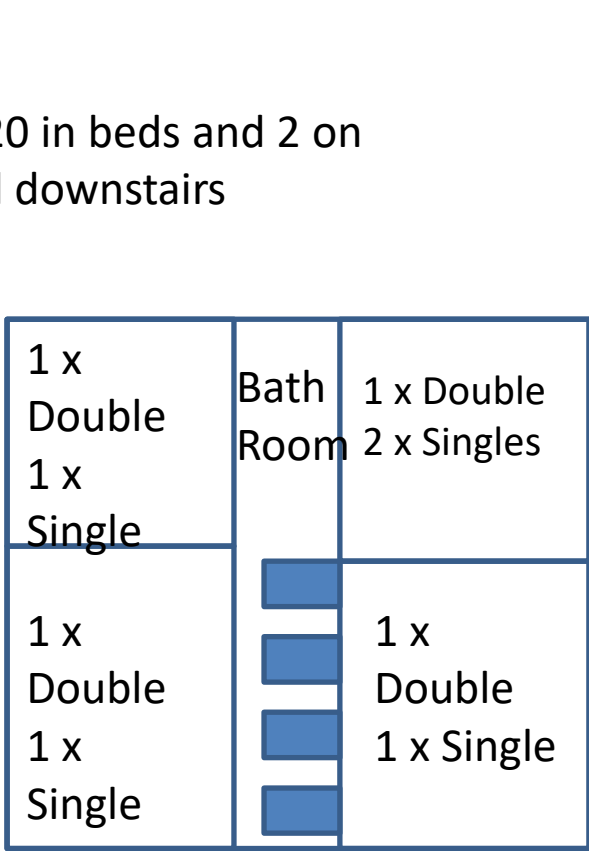

The Old Coach House

Ground Floor

First Floor

Second Floor

Sleeps 20 in beds and 2 on Sofabed downstairs