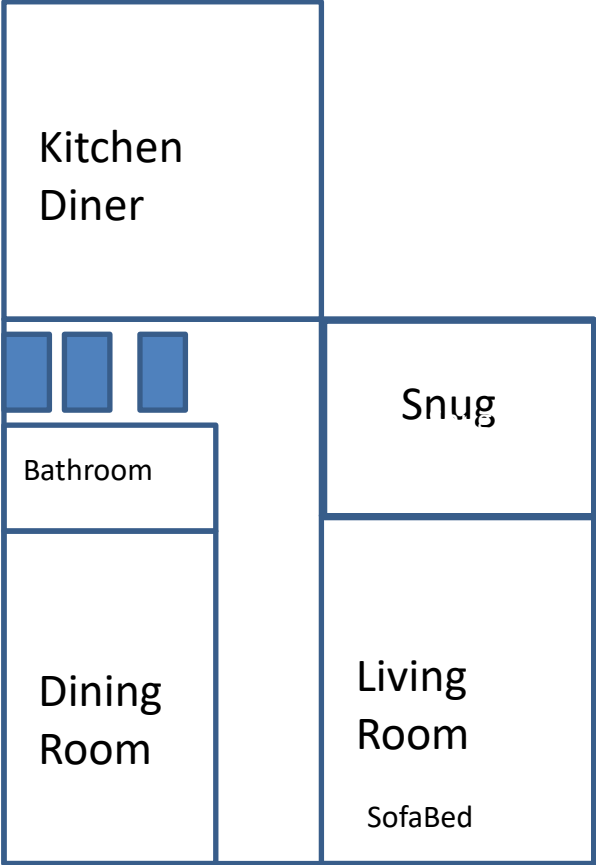

The Old Coach House

Ground Floor

First Floor

Second Floor

Sleeps 20 in beds and 2 on Sofabed downstairs