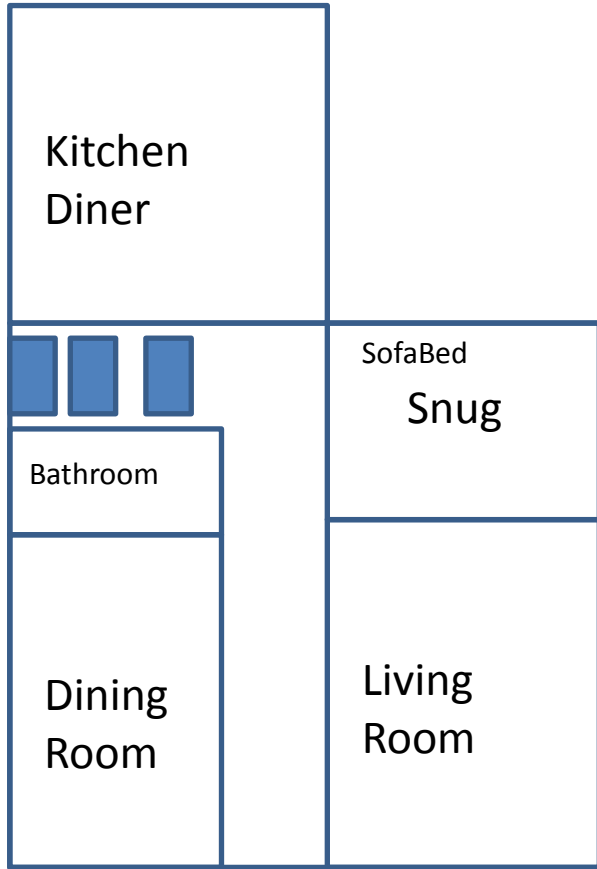

The Old Coach House

Ground Floor

First Floor

Second Floor

Sleeps 15 in bed and 2 on
sofabed