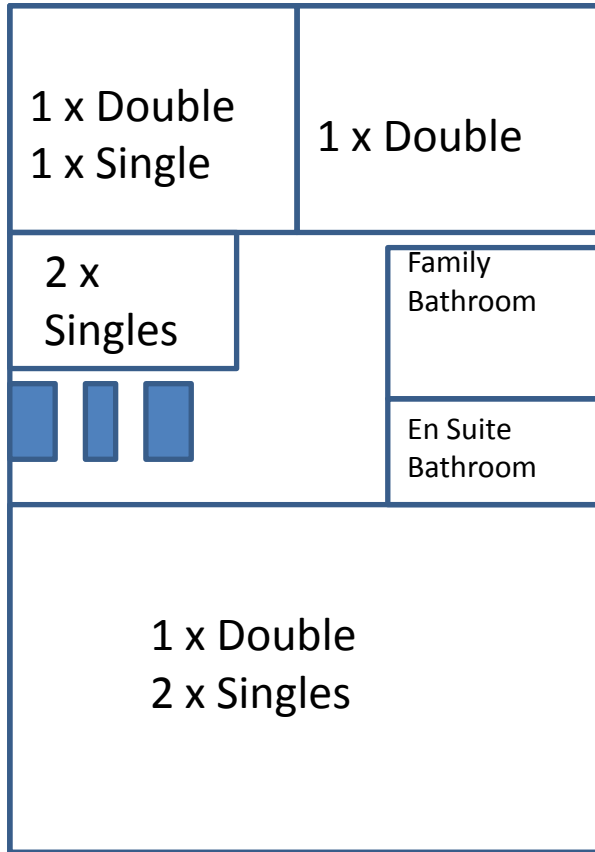

The Garden Room

First Floor

Full Glass Wall & Doors

Ground Floor

Sleeps 11 in beds and 1 on temporary folding bed